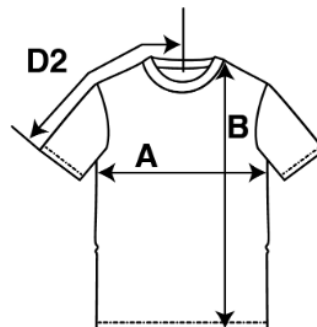

T-Shirts

Youth:

Sizing

Sizes	Width (A)	Length (B)	Sleeve Center Back (D2)
XS	41	52	34
S	43	56	36
M	46	60	39
L	48	64	41
XL	51	67	44

Adult:

Sizing

Sizes	Width (A)	Length (B)	Sleeve Center Back (D2)
S	46	71	40
M	51	74	43
L	56	76	47
XL	61	79	51
2XL	66	81	55
3XL	71	84	58
4XL	76	86	62
5XL	81	89	64

FRONT

BACK

Hoodies

Youth:

FRONT

BACK

(*logo will be printed on the back - not the hood)

Sizing

Sizes	Width (A)	Length (B)	Sleeve Center Back (D2)
XS	41	50	60
S	43	54	67
M	46	57	70
L	48	61	77
XL	51	65	84

Adults:

FRONT

BACK

(*logo will be printed on the back - not the hood)

Sizing

Sizes	Width (A)	Length (B)	Sleeve Center Back (D2)
S	51	69	85
M	56	71	88
L	61	74	90
XL	66	76	93
2XL	71	79	95
3XL	76	81	98
4XL	81	84	100
5XL	86	86	103